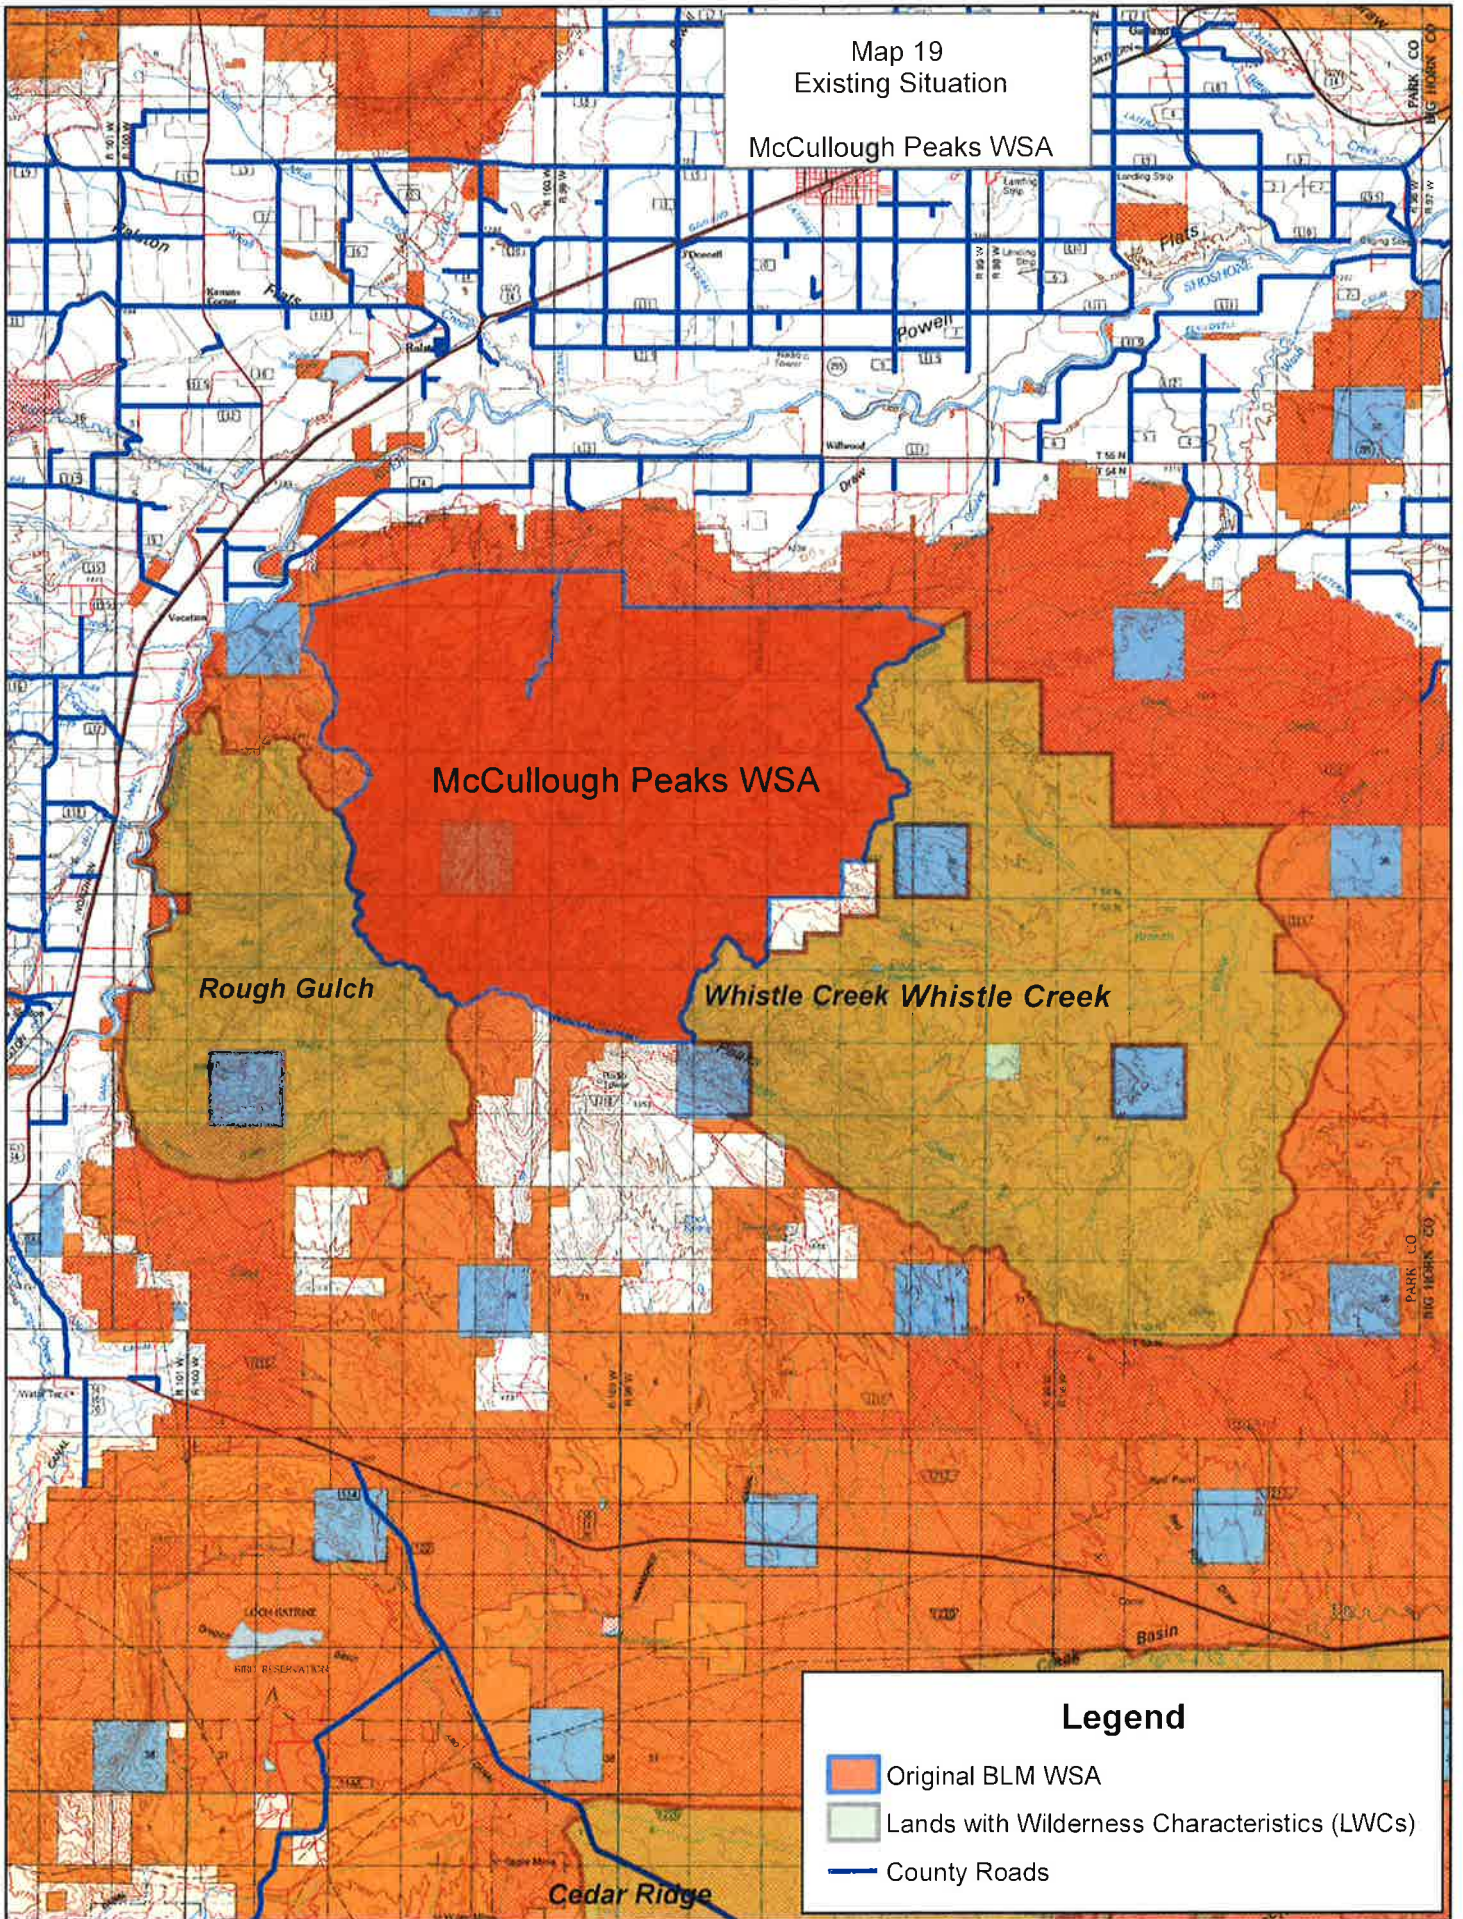

Map 19  
Existing Situation

McCullough Peaks WSA

McCullough Peaks WSA

Rough Gulch

Whistle Creek Whistle Creek

Legend

- Original BLM WSA
- Lands with Wilderness Characteristics (LWCs)
- County Roads

Cedar Ridge